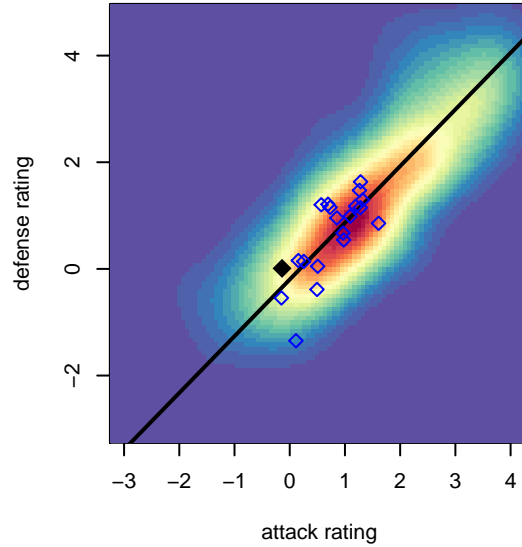

Whatcom FC Rangers White G03

Whatcom FC Rangers
 Bellingham, WA
 G03 total strength=782
 attack=0.87 defense=1.01
 fall league = RCL G03 Div 5
 spr league = Win RCL G03 Div 5

alt names used:
 69 WFC Rangers GU14 White
 WFC Rangers G03 White
 WFC RANGERS G03 WHITE (WA)
 Whatcom FC Rangers – GU03 White
 WFC Rangers White
 Whatcom FC Rangers – GU03 White

Venues played:
 2016 Skagit Firecracker Silver U14
 2016 WA Rush Cup G03 Silver U14
 2016 Pacific Coast Challenge U14
 2016 Sky River GU14
 2016 RCL G03 Div 5
 2016 Win RCL G03 Div 5

Whatcom FC Rangers White G03
 Dots are actual minus expected GF (blue circles) and GA (red triangles).
 Blue line is smoothed change in attack strength. Red is smoothed change in defense strength.

**attack and defense variance (black dot)
relative to other teams
and top 10 in region**

**attack and defense rating
relative to others at age
and all opponents in last 13 months**

Performance relative to 13 month average