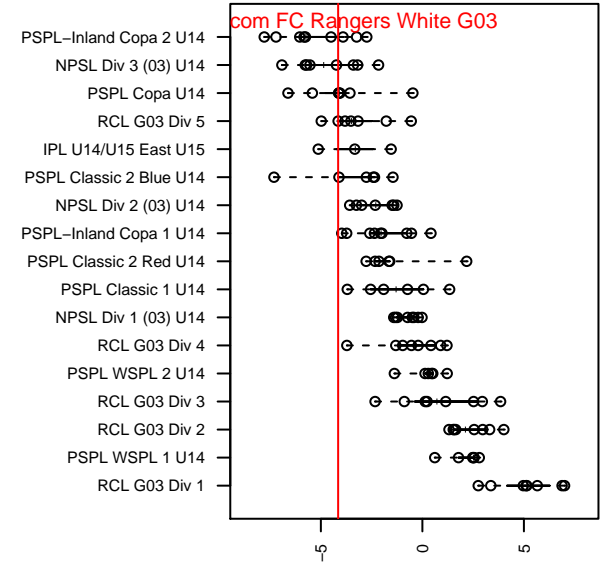

Whatcom FC Rangers White G03

Whatcom FC Rangers
 Bellingham, WA
 G03 total strength=782
 attack=0.87 defense=1.01
 fall league = RCL G03 Div 5
 spr league = Win RCL G03 Div 5

alt names used:
 69 WFC Rangers GU14 White
 WFC Rangers G03 White
 WFC RANGERS G03 WHITE (WA)
 Whatcom FC Rangers – GU03 White
 WFC Rangers White
 Whatcom FC Rangers – GU03 White

Venues played:
 2016 Skagit Firecracker Silver U14
 2016 WA Rush Cup G03 Silver U14
 2016 Pacific Coast Challenge U14
 2016 Sky River GU14
 2016 RCL G03 Div 5
 2016 Win RCL G03 Div 5

Whatcom FC Rangers White G03
 Dots are actual minus expected GF (blue circles) and GA (red triangles).
 Blue line is smoothed change in attack strength. Red is smoothed change in defense strength.

**attack and defense variance (black dot)
relative to other teams
and top 10 in region**

**attack and defense rating
relative to others at age
and all opponents in last 13 months**

Performance relative to 13 month average