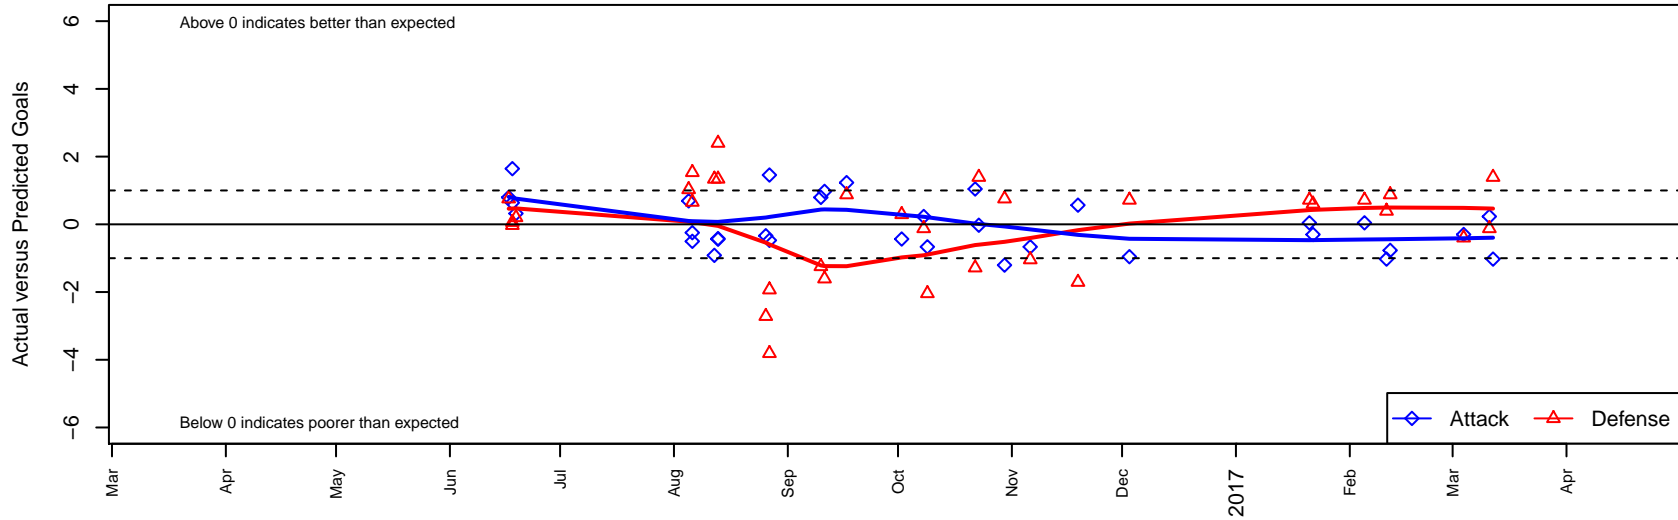

Whatcom FC Rangers White G03

Whatcom FC Rangers
 Bellingham, WA
 G03 total strength=782
 attack=0.87 defense=1.01
 fall league = RCL G03 Div 5
 spr league = Win RCL G03 Div 5

alt names used:
 69 WFC Rangers GU14 White
 WFC Rangers G03 White
 WFC RANGERS G03 WHITE (WA)
 Whatcom FC Rangers – GU03 White
 WFC Rangers White
 Whatcom FC Rangers – GU03 White

Venues played:
 2016 Skagit Firecracker Silver U14
 2016 WA Rush Cup G03 Silver U14
 2016 Pacific Coast Challenge U14
 2016 Sky River GU14
 2016 RCL G03 Div 5
 2016 Win RCL G03 Div 5

Whatcom FC Rangers White G03
 Dots are actual minus expected GF (blue circles) and GA (red triangles).
 Blue line is smoothed change in attack strength. Red is smoothed change in defense strength.

**attack and defense variance (black dot)
relative to other teams
and top 10 in region**

**attack and defense rating
relative to others at age
and all opponents in last 13 months**

Performance relative to 13 month average