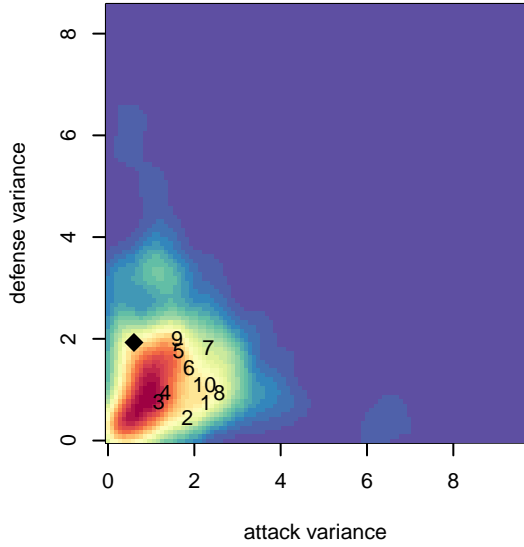

Whatcom FC Rangers White G03

Whatcom FC Rangers
 Bellingham, WA
 G03 total strength=782
 attack=0.87 defense=1.01
 fall league = RCL G03 Div 5
 spr league = Win RCL G03 Div 5

alt names used:
 69 WFC Rangers GU14 White
 WFC Rangers G03 White
 WFC RANGERS G03 WHITE (WA)
 Whatcom FC Rangers – GU03 White
 WFC Rangers White
 Whatcom FC Rangers – GU03 White

Venues played:
 2016 Skagit Firecracker Silver U14
 2016 WA Rush Cup G03 Silver U14
 2016 Pacific Coast Challenge U14
 2016 Sky River GU14
 2016 RCL G03 Div 5
 2016 Win RCL G03 Div 5

Whatcom FC Rangers White G03
 Dots are actual minus expected GF (blue circles) and GA (red triangles).
 Blue line is smoothed change in attack strength. Red is smoothed change in defense strength.

**attack and defense variance (black dot)
relative to other teams
and top 10 in region**

**attack and defense rating
relative to others at age
and all opponents in last 13 months**

Performance relative to 13 month average